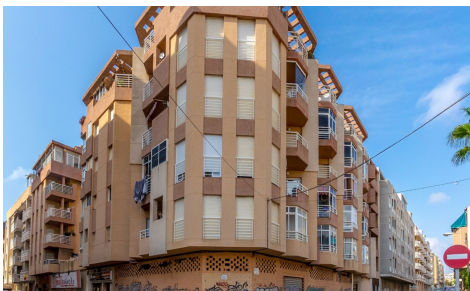

JL48402D

Commercial In Torre Vieja

€420,000

1

3

722m²

N/A

N/A