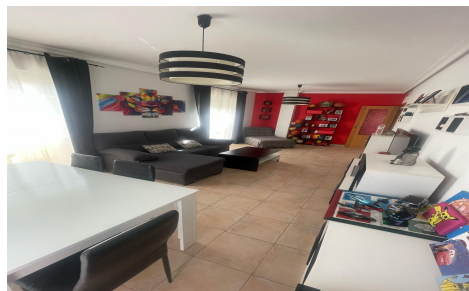

JL62514K

Apartment In Beniel

€100,000

2

1

80m²

N/A

N/A