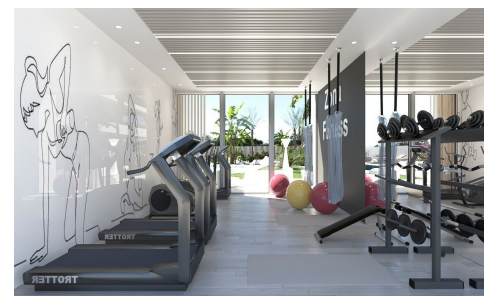

JL70404W

**NEW BUILD RESIDENTIAL COMPLEX IN LOMAS DE ORO**

2

2

77m<sup>2</sup>

N/A