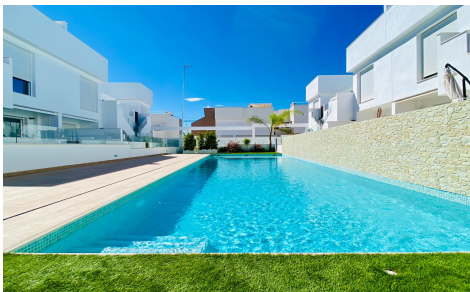

JL46303Q

New Build Bungalow Residential Complex in P~~204,000~~ 204,000

2

2

73m²

22m²