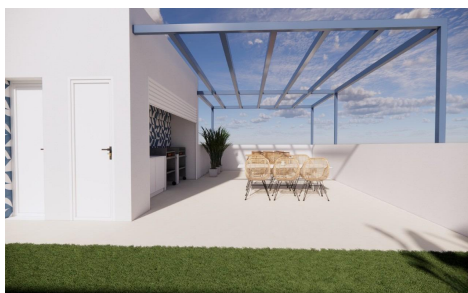

JL83462X

New Mediterranean apartments just 140 metres from the sea €275,900€

2

2

73m²

N/A