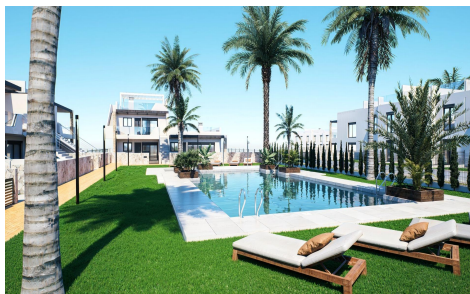

JL81790P

New Build Bungalows with Garden or Solarium €175,000e

3

2

87m²

225m²