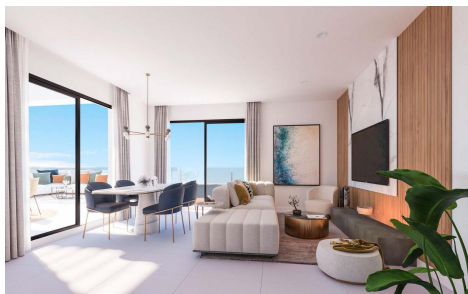

JL54434F

LUXURY URBANISATION WITH SEA VIEWS IN €351,000

2

2

103m²

N/A