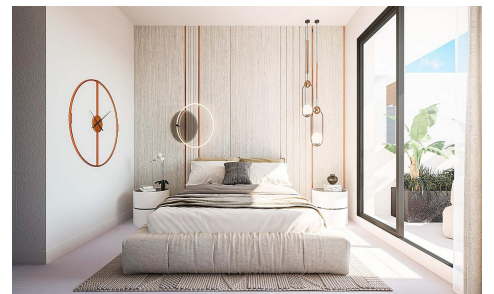

JL54434F

LUXURY URBANISATION WITH SEA VIEWS IN €351,000

2

2

103m²

N/A