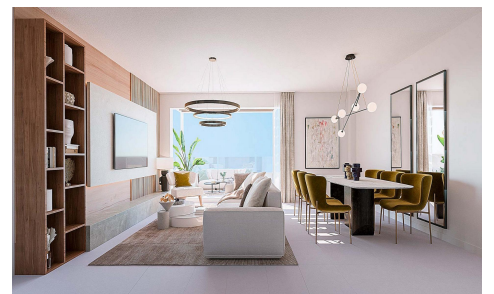

JL54434F

LUXURY URBANISATION WITH SEA VIEWS IN €351,000

2

2

103m²

N/A