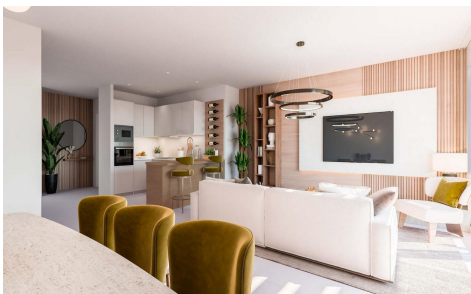

JL54434F

LUXURY URBANISATION WITH SEA VIEWS IN €351,000

2

2

103m²

N/A