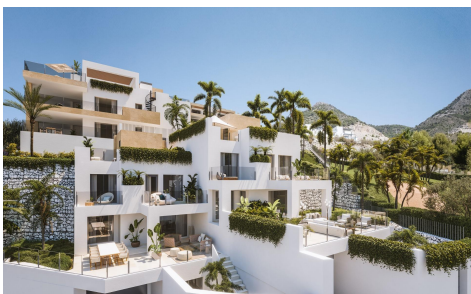

JL54434F

LUXURY URBANISATION WITH SEA VIEWS IN €351,000

2

2

103m²

N/A