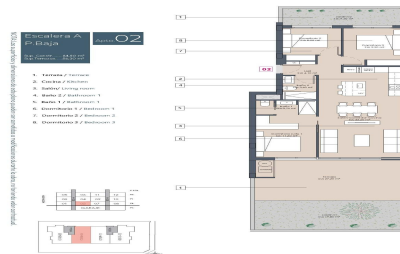

JL26112D

New Build Luxury Apartments in Benijofar, Costa Blanca, Spain

3

2

84m²

28m²