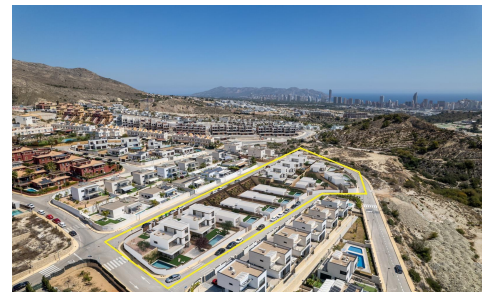

JL43060W

Exclusive Contemporary Villas with Panoramic Views €1,350,950

3

2

128m²

457m²