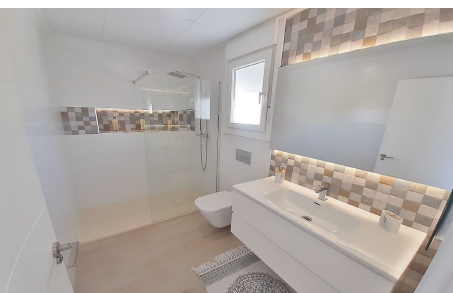

JL15971G

**NEW BUILD TOWNHOUSES IN AVILESES**

**€294,900**

3

2

107m<sup>2</sup>

107m<sup>2</sup>