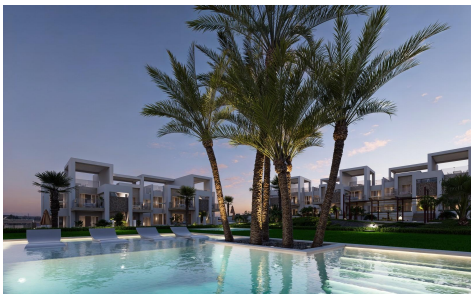

JL72460T

Exclusive New Build Properties in Lo Marabu, €364,000

2

2

73m²

33m²