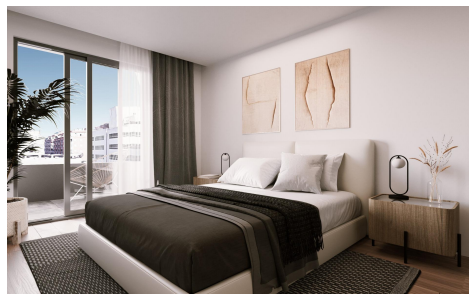

JL13678J

New Build Apartments in the Heart of Torrevieja €359,000

2

2

72m²

N/A