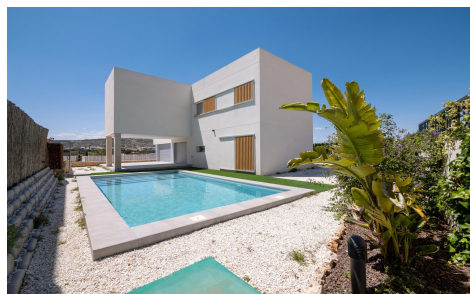

JL22896H

MODERN DESIGN VILLA WITH GOLF VIEWS €669,000

4

3

235m²

420m²