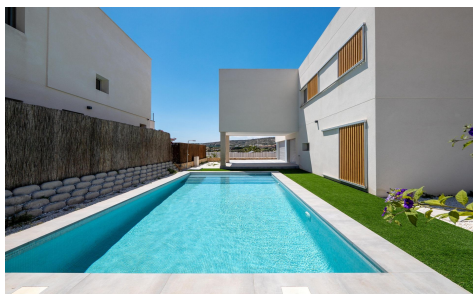

JL22896H

MODERN DESIGN VILLA WITH GOLF VIEWS €669,000

4

3

235m²

420m²