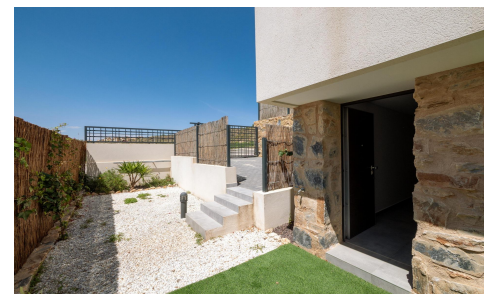

JL22896H

MODERN DESIGN VILLA WITH GOLF VIEWS €669,000

4

3

235m²

420m²