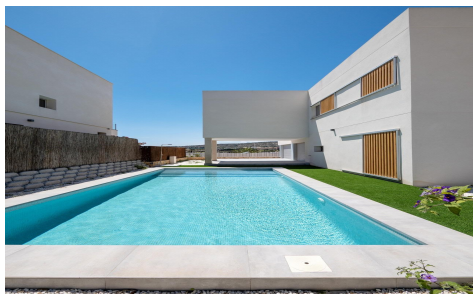

JL22896H

MODERN DESIGN VILLA WITH GOLF VIEWS €669,000

4

3

235m²

420m²