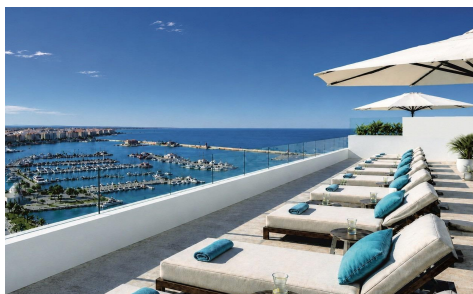

JL71194R

Luxury New Build Apartments Near Torrevieja €20,000

1

1

50m²

N/A