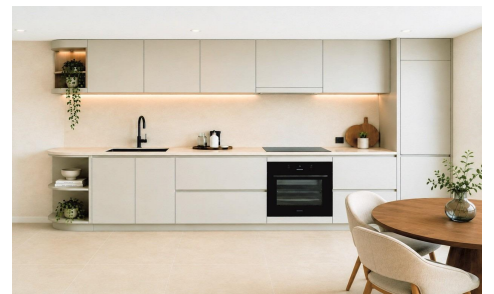

JL71194R

Luxury New Build Apartments Near Torrevieja €20,000

1

1

50m²

N/A