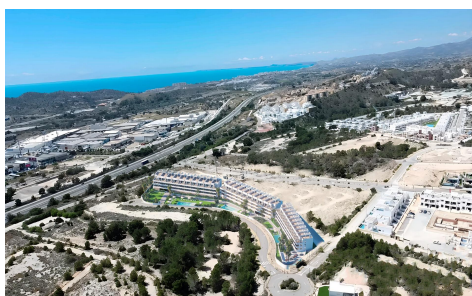

JL68640R

Exclusive New Build Residences with Sea Views €872,900

2

2

66m²

N/A