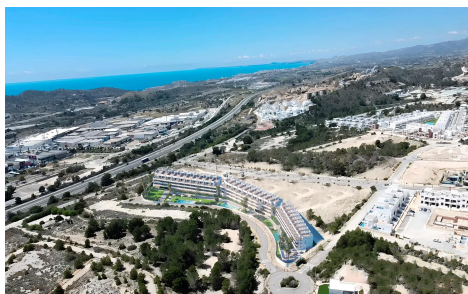

JL16270D

Exclusive New Build Residences with Sea Views €12,900

2

2

66m²

N/A