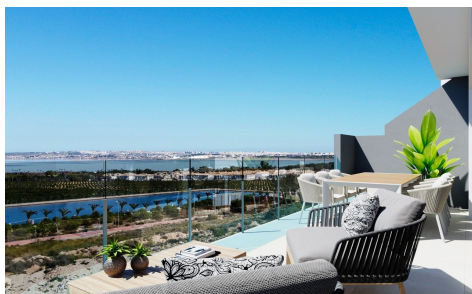

JL39820W

**NEW BUILD RESIDENCIAL IN LOS BALCONES €330,000**

2

2

75m<sup>2</sup>

N/A