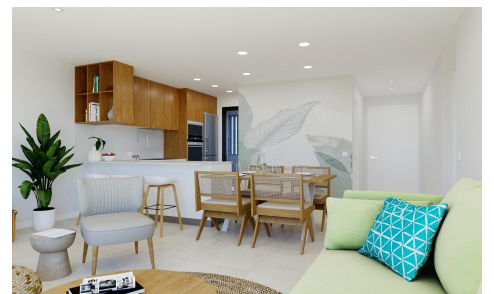

JL39820W

**NEW BUILD RESIDENCIAL IN LOS BALCONES €330,000**

2

2

75m<sup>2</sup>

N/A