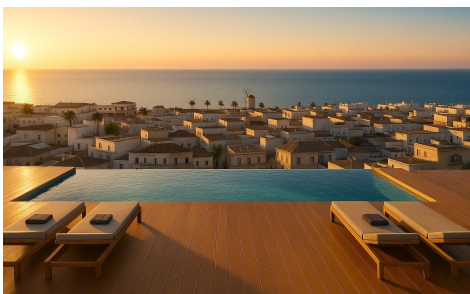

JL35352G

New Build Tourist Apartments Near the Beach €158,900

0

1

44m²

N/A