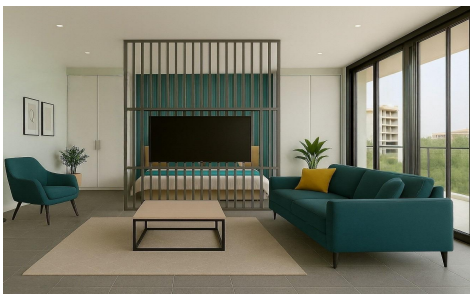

JL35352G

New Build Tourist Apartments Near the Beach €158,900

0

1

44m²

N/A