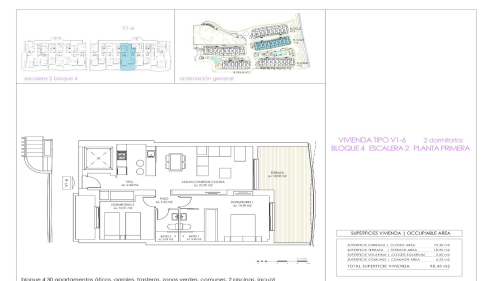

JL24545E

NEW BUILD RESIDENTIAL AT PLAYA FLAMENCA €365,000

2

2

73m²

N/A