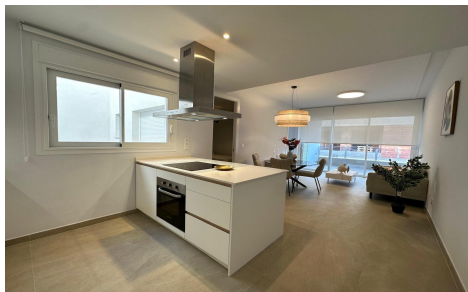

JL15521W

Apartment In Torrevieja

€429,999

2

2

81m²

N/A