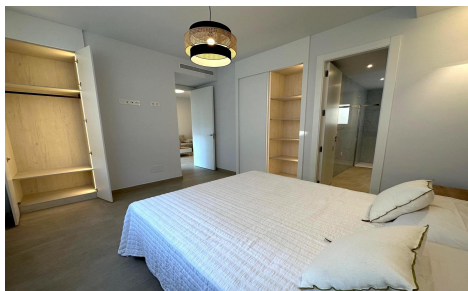

JL15521W

Apartment In Torrevieja

€429,999

2

2

81m²

N/A