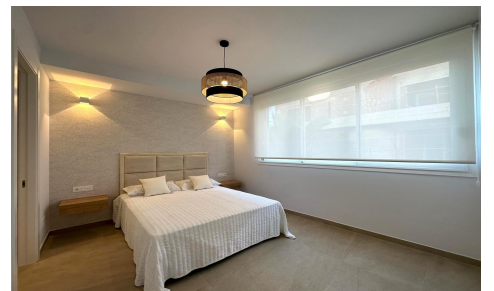

JL15521W

Apartment In Torrevieja

€429,999

2

2

81m²

N/A