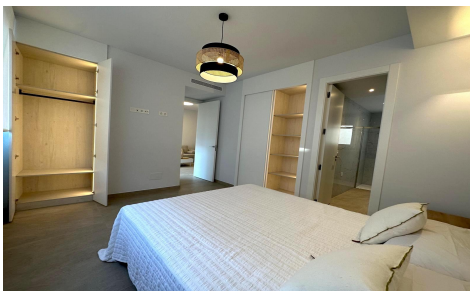

JL15521W

Apartment In Torrevieja

€429,999

2

2

81m²

N/A