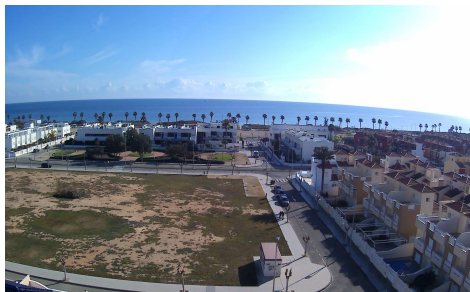

JL52175J

Luxury Tourist Apartments Just 150m from La €559,900

3

2

77m²

N/A