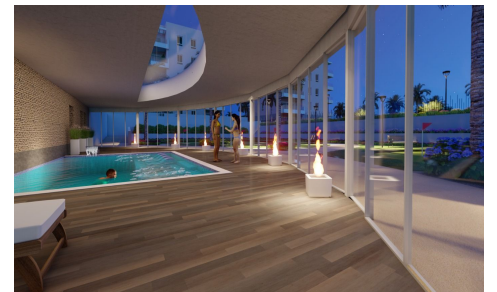

## NEW BUILD RESIDENTIAL IN EL RASO, GUARDAMAR, BO

3

2

93m<sup>2</sup>

N/A