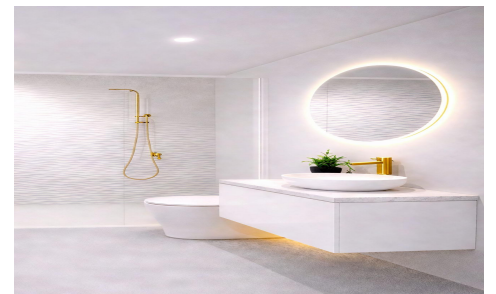

JL38717W

New Build Apartments for Sale 200 m from the Beach, from €250,000

2

2

71m²

N/A