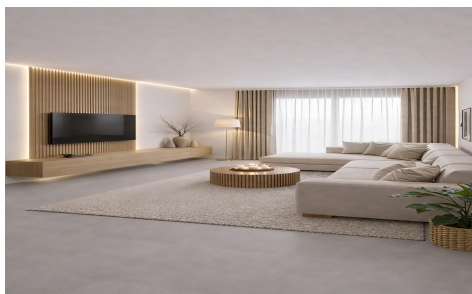

JL38717W

New Build Apartments for Sale 200 m from the Beach, from €250,000

2

2

71m²

N/A