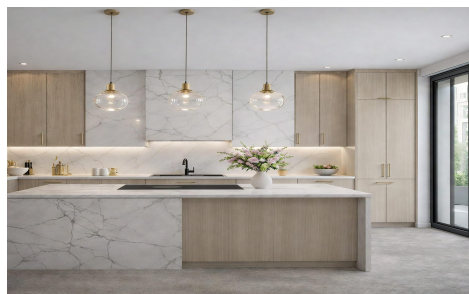

JL38717W

New Build Apartments for Sale 200 m from the Beach, from €250,000

2

2

71m²

N/A