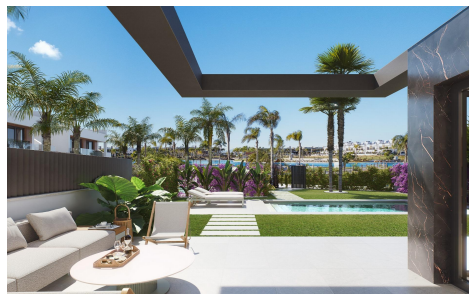

JL69476S

Modern villas at Santa Rosalia Lake and Life R€355,000

3

3

229m²

248m²