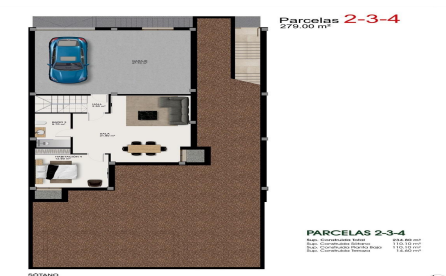

JL32351L

Exclusive New Build Villas for Sale in Benijofa €15,000

3

2

220m²

279m²