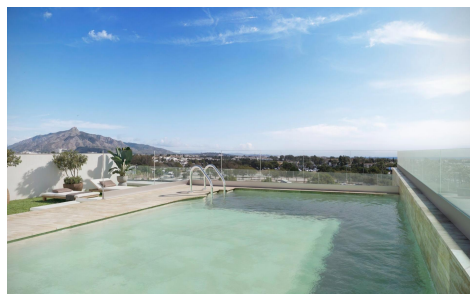

JL80283Y

Luxury Coastal Living in San Pedro de Alc ntara, 256,450

3

2

173m²

N/A