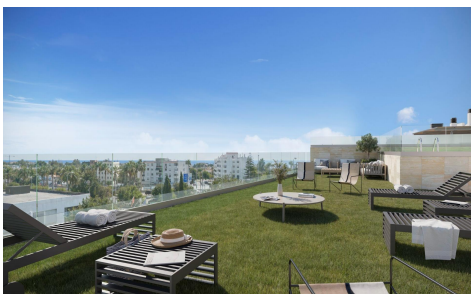

JL80283Y

Luxury Coastal Living in San Pedro de Alc ntara, 256,450

3

2

173m²

N/A