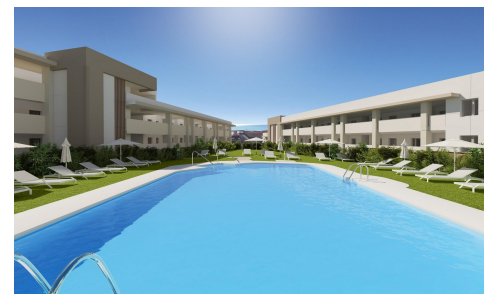

JL74015W

New Build Apartments with Sea Views in Bahia €520,000

3

2

103m²

N/A