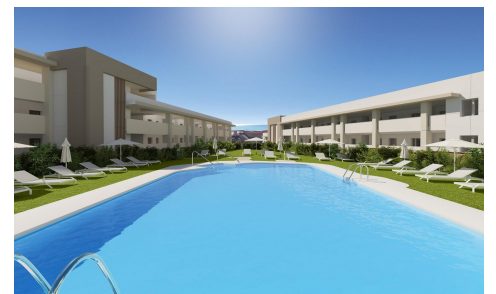

JL64561G

New Build Apartments with Sea Views in Bahia €420,000

2

2

82m²

N/A