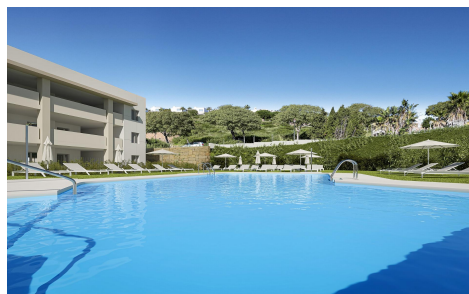

JL64561G

New Build Apartments with Sea Views in Bahia €420,000

2

2

82m²

N/A