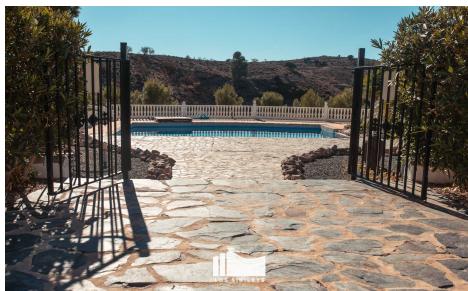

## Country House In Lorca

€737,000

7

8

668m<sup>2</sup>

1,691m<sup>2</sup>

N/A