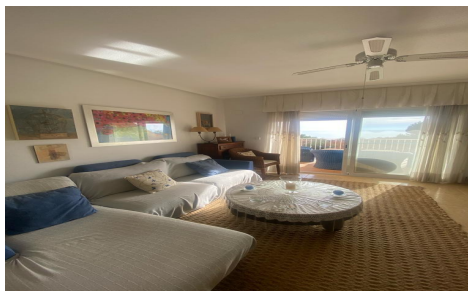

JL27996G

Duplex In Orihuela Costa

€369,000

3

2

100m²

N/A