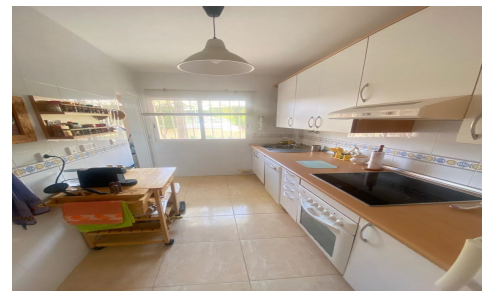

JL27996G

Duplex In Orihuela Costa

€369,000

3

2

100m²

N/A