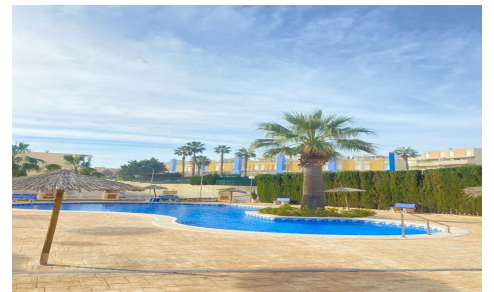

JL27996G

Duplex In Orihuela Costa

€369,000

3

2

100m²

N/A