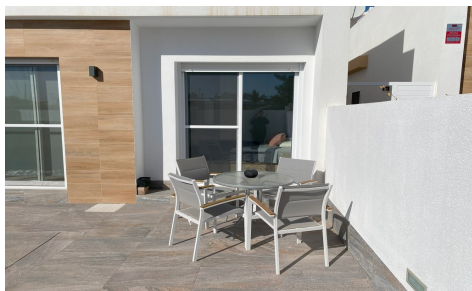

JL95216V

Villa In Avileses

€259,500

3

2

88m²

160m²

N/A