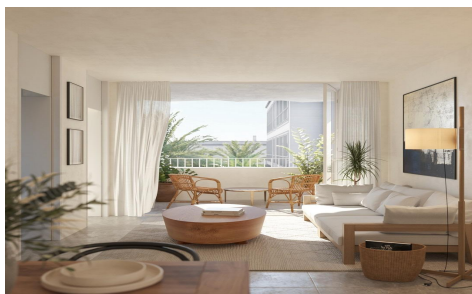

JL42445P

**NEW BUILD APARTMENTS AND PENTHOUSE €419,000**

2

2

106m<sup>2</sup>

N/A