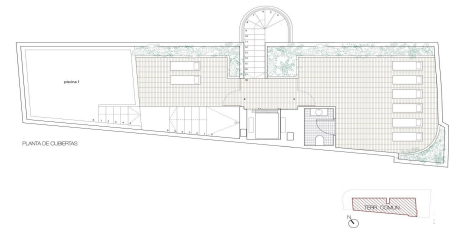

JL42445P

**NEW BUILD APARTMENTS AND PENTHOUSE €419,000**

2

2

106m<sup>2</sup>

N/A