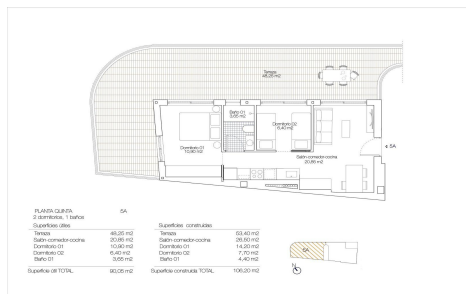

JL42445P

**NEW BUILD APARTMENTS AND PENTHOUSE €419,000**

2

2

106m<sup>2</sup>

N/A