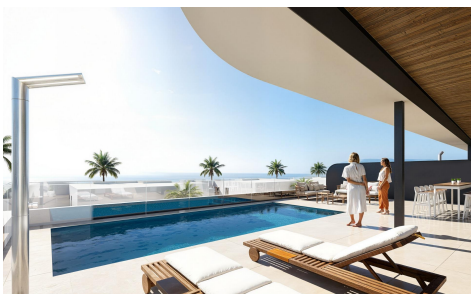

JL15529W

New Build Golf Front Apartments and Villas in €408,000

3

2

99m²

N/A