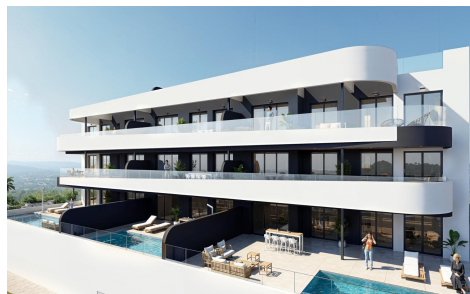

JL15529W

New Build Golf Front Apartments and Villas in €408,000

3

2

99m²

N/A