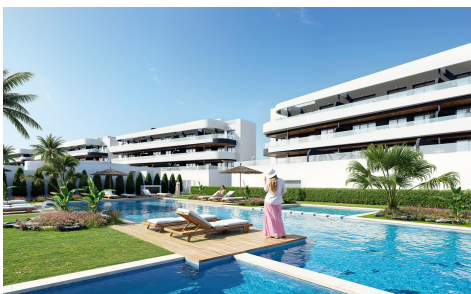

JL97152W

**New Build Golf Front Apartments and Villas in €318,000**

2

2

84m<sup>2</sup>

N/A