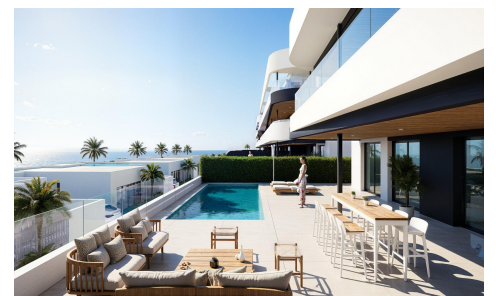

JL97152W

**New Build Golf Front Apartments and Villas in €318,000**

2

2

84m<sup>2</sup>

N/A