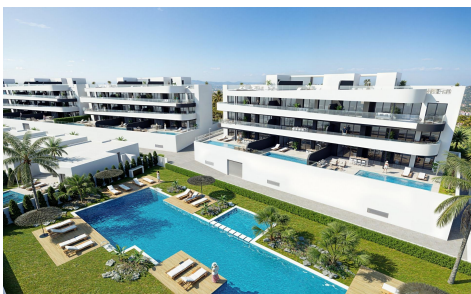

JL95100U

New Build Golf Front Apartments and Villas in €449,000

3

2

104m²

N/A