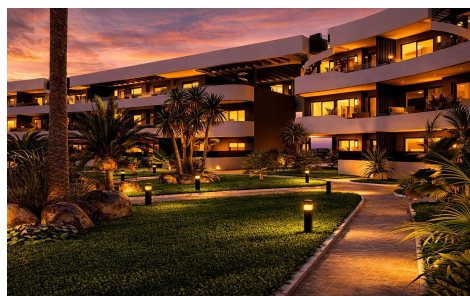

JL59538V

Luxury Golf Front Apartments Near the Sea in €38,900

3

2

86m²

N/A