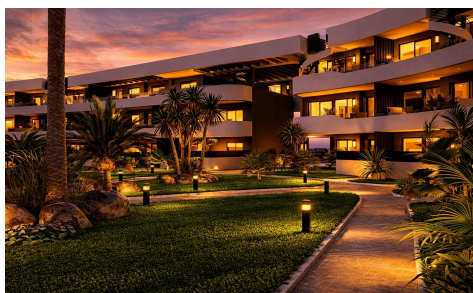

JL29512B

Luxury Golf Front Apartments Near the Sea in €238,000

2

2

74m²

N/A