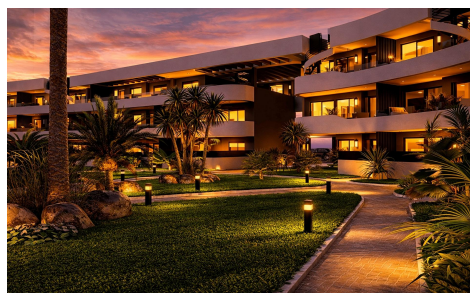

JL18728L

Luxury Golf Front Apartments Near the Sea in €358,900

3

2

88m²

N/A