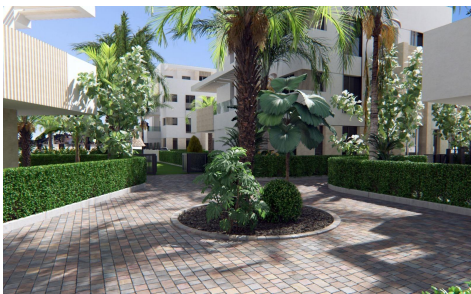

JL50825B

NEW BUILD APARTMENTS IN PRIVATE GATE €499,900B

3

2

113m²

N/A