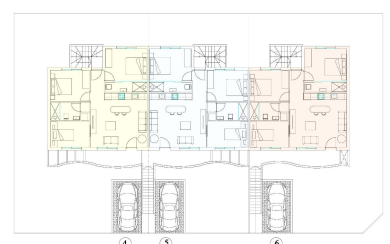

JL67951W

Boutique New Build Bungalows with Private Pools, 900sqm

PENTHOUSE - PLANTA ALTA NO.5

GROUND FLOOR - PLANTA BAJA

PENTHOUSE - PLANTA ALTA

3

2

84m²