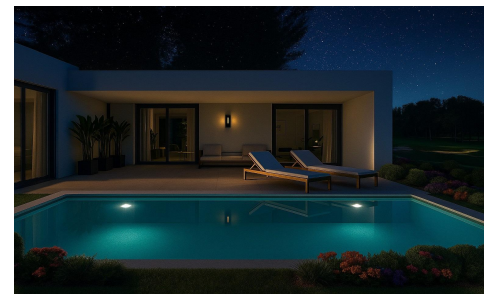

JL46828T

**NEWLY BUILT VILLAS WITH POOL IN HONDON 305,000**

3

2

129m<sup>2</sup>

534m<sup>2</sup>