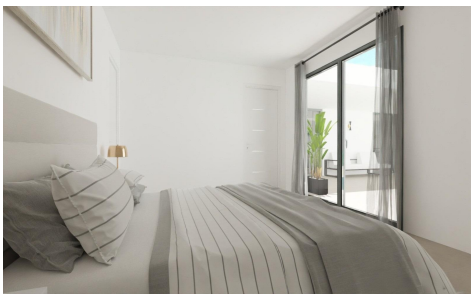

JL46828T

**NEWLY BUILT VILLAS WITH POOL IN HONDON 305,000**

3

2

129m<sup>2</sup>

534m<sup>2</sup>