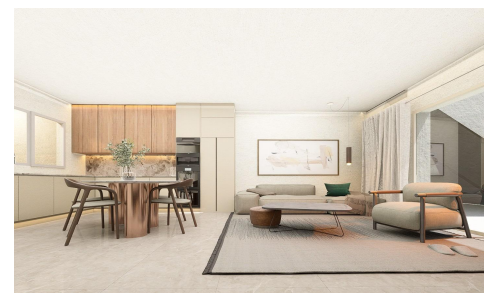

JL78233F

New Build Bungalows with Comunal Pool in Pinar del Rio

3

2

89m²

98m²