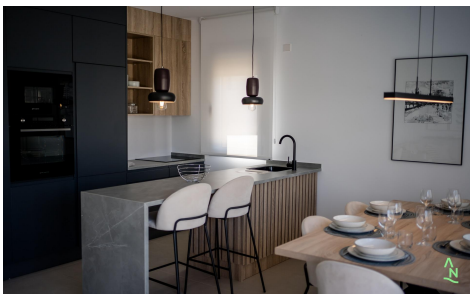

JL68263H

**New Build Apartments at Condado de Alhama €219,850**

2

2

78m<sup>2</sup>

N/A