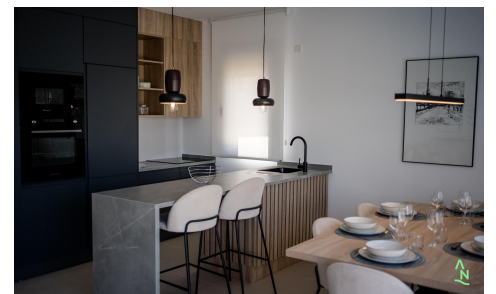

JL59611Q

New Build Apartments at Condado de Alhama €248,500

2

2

104m²

71m²