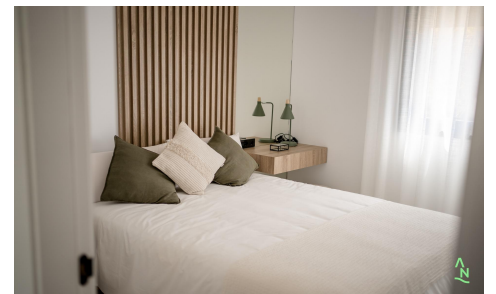

JL59611Q

New Build Apartments at Condado de Alhama €248,500

2

2

104m²

71m²