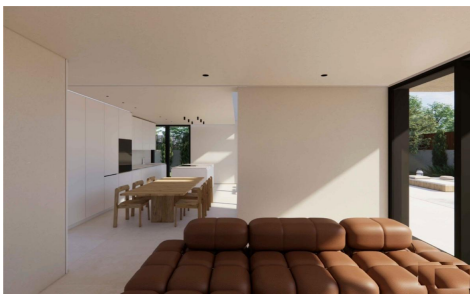

JL18465V

New Build Luxury Villa with Sea Views in La Alcañal

4

3

208m²

400m²