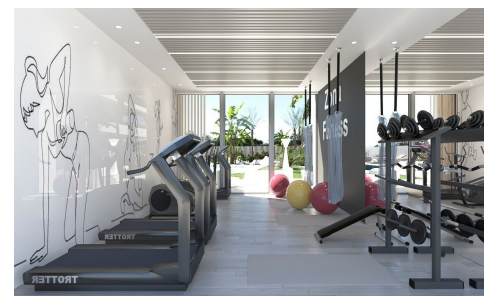

JL41554L

NEW BUILD RESIDENTIAL COMPLEX IN LOMAS DE ORO

2

2

77m²

N/A