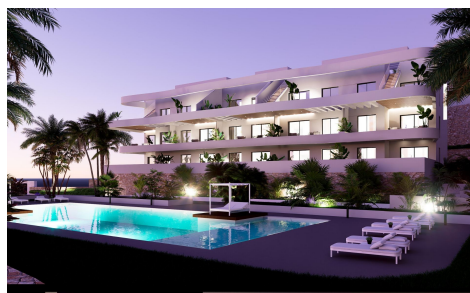

JL61174V

NEW BUILD RESIDENTIAL COMPLEX IN FINES ~~330,000~~ 290,000

2

2

68m²

N/A