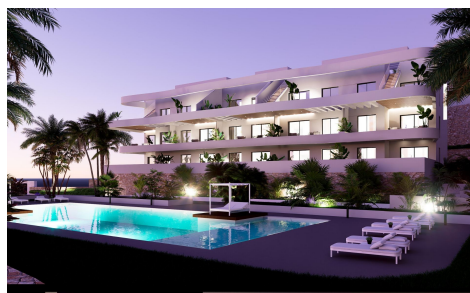

JL61174V

NEW BUILD RESIDENTIAL COMPLEX IN FINES €352,900

2

2

68m²

N/A