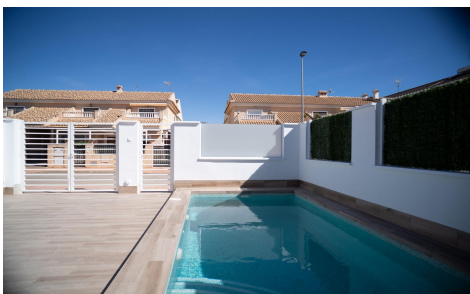

JL76706J

NEW BUILD TOWNHOUSES IN SAN JAVIER €465,000

3

3

124m²

202m²