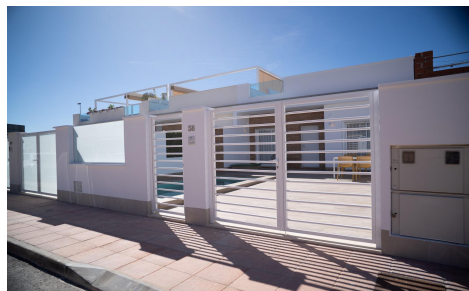

JL76706J

NEW BUILD TOWNHOUSES IN SAN JAVIER €465,000

3

3

124m²

202m²