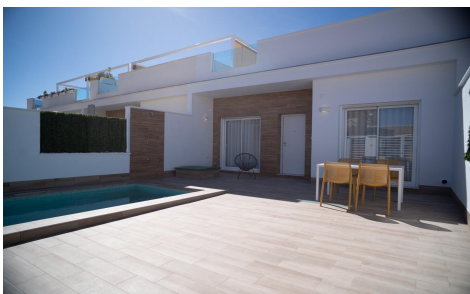

JL28668G

NEW BUILD TOWNHOUSES IN SAN JAVIER €372,000

3

2

95m²

202m²