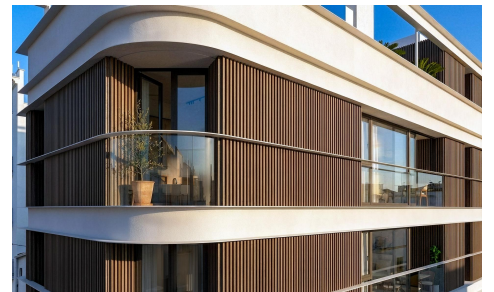

JL11180Q

Boutique New Build Apartments in the Heart of ~~€599,000~~ €539,000

2

2

76m²

N/A

N/A